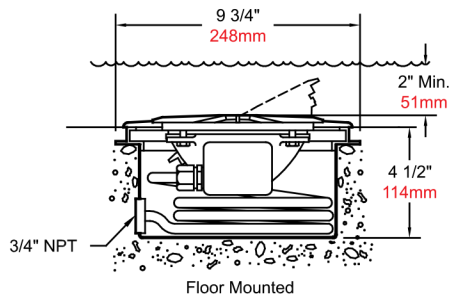

LP-250N-()

Adjustable Low Profile Underwater Wet Niche

100-250 Watts, 120 Volts

Product Description:

The LP Series 120 Volt fixture is a low profile cast bronze light designed for energy consumption up to 250 Watts. This light is UL listed for underwater applications, and offers 30 degrees of angular adjustment on a 360 degree axis, making it ideally suited for fountains, streams, and landscape lighting applications.

Detail:

Model Number	Beam Spread	UL Max. Wattage Rating	Lamp Type	Watts	Volts	Lamp Life (Hours)
LP-250N-S	Spot	250	T4	250	130	2000
LP-250N-M	Medium	250		250	130	2000
LP-250N-F	Flood	250		250	130	2000

Specification:

Fixture Body:	Cast bronze with brass cord compression seal.
Rock Guard:	Cast bronze, integral to face ring.
Wet Niche:	Spun copper with grounding lug and conduit hub; 30° angular adjustment on a 360° axis.
Reflector:	Anodized spun aluminum, polished or etched to produce spot, medium, or flood distribution.
Cord:	Furnished with twenty feet of 16-3 Type STOW submersible cord; entry is totally encapsulated in an epoxy compound.
Socket:	High temperature, mini-can screw base.
Gaskets:	High temperature, single piece, molded silicone rubber.
Lens:	Clear, flat, high temperature tempered glass.
Lamp:	Per chart. Supplied separately, add suffix -LP to catalog number to include lamp.
Safety:	Underwriters Laboratories Listed for underwater application. Supplied with an integral thermal cutoff device.
Optional:	Colored acrylic lens covers - red, blue, green, and amber available.