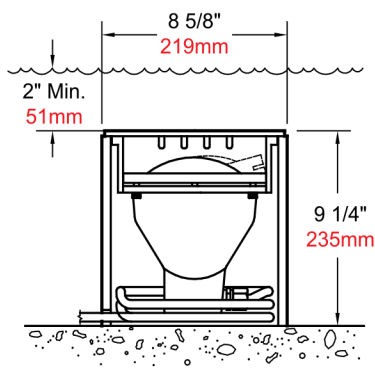

LLP-()-B

Underwater Freestanding

100-500 Watts, 120 Volts

Product Description:

The LLP Series 120 Volt fixture is a cast bronze light designed for energy consumption up to 500 Watts. This Freestanding light is UL listed for underwater applications, and offers 15 degrees of angular adjustment on a 360 degree axis, making it ideally suited for fountains, and streams.

Specification:

Fixture Body:	Cast bronze with brass cord compression seal.
Rock Guard:	Cast bronze, elevated for ease of maintenance.
Mounting:	Sleeve is black, schedule 40 fiberglass pipe. 15° angular adjustment on a 360° axis.
Reflector:	Spun, polished stainless steel (not supplied with PAR38 versions).
Cord:	Furnished with ten feet of 16-3 Type STOW submersible cord; entry is totally encapsulated in an epoxy compound.
Socket:	High temperature, mini-can screw base or porcelain medium screw base.
Gaskets:	High temperature, single piece, molded silicone rubber.
Lens:	Clear, convex, high temperature tempered glass.
Lamp:	Per chart. Supplied separately, add suffix -LP to catalog number to include lamp.
Safety:	Underwriters Laboratories Listed for underwater application. Supplied with an integral thermal cutoff device.
Optional:	Colored lenses - red, blue, green, amber, and turquoise available.