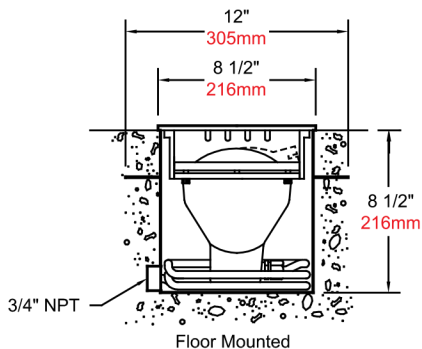

LLN-()BX

Adjustable Underwater or Dry Niche

100-150 Watts, 120 Volts

Product Description:

The LLN Series 120 Volt fixture is a cast bronze light designed for energy consumption up to 150 Watts. This Adjustable Niche fixture is UL listed for underwater or dry applications, and offers 15 degrees of angular adjustment on a 360 degree axis.

Detail:

Model Number	UL Max. Wattage Rating	Lamp Type	Watts	Volts	Lamp Life (Hours)
LLN-100PHBAX	100	PAR38	100	120	3000
LLN-150PHBAX	150		150	130	5000

Specification:

Fixture Body:	Cast bronze with brass cord compression seal.
Rock Guard:	Cast bronze, elevated for ease of maintenance.
Wet Niche:	Stainless steel with integral waterstop flange, grounding lug, and conduit hub with 15° angular adjustment on a 360° axis.
Cord:	Furnished with twenty feet of 16-3 Type STOW submersible cord; entry is totally encapsulated in an epoxy compound.
Socket:	Screw terminal.
Gaskets:	High temperature, single piece, molded silicone rubber.
Lens:	Clear, convex, high temperature tempered glass. Not available with colored lenses.
Lamp:	Per chart. Supplied separately, add suffix -LP to catalog number to include lamp.
Safety:	Underwriters Laboratories Listed for both underwater and dry use.