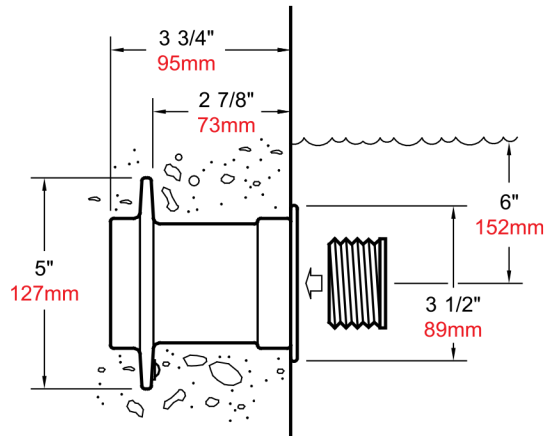

Dimensions:

WINAM CONSTRUCTION CORP

www.winamgroup.com
info@winamgroup.com

Catalog #	
Details	
Project	
Prepared by	
Date