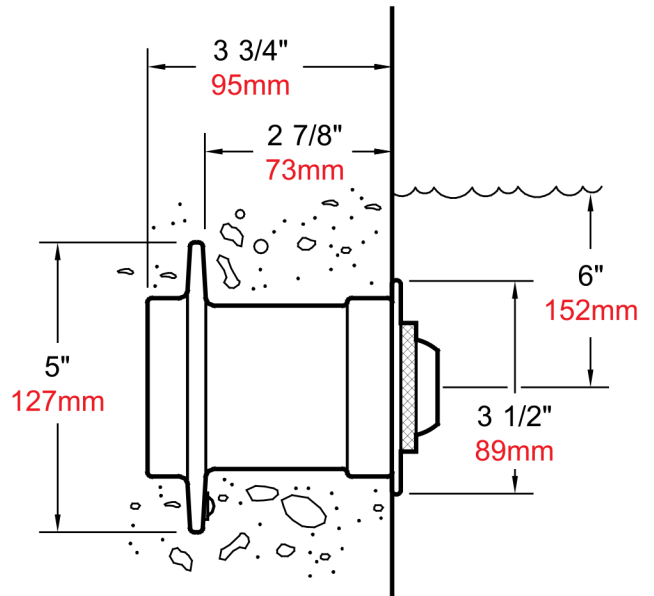

Dimensions:

WINAM CONSTRUCTION CORP

www.winamgroup.com
info@winamgroup.com

Catalog #	
Details	
Project	
Prepared by	
Date