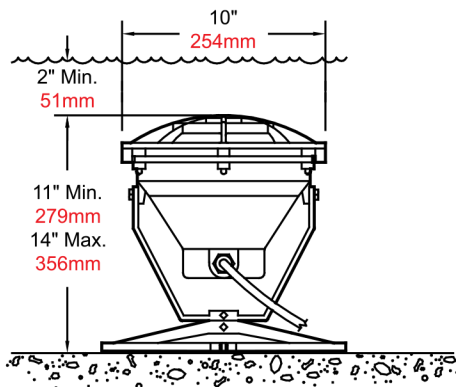

F-1035-()

Underwater Freestanding

300-1000 Watts, 120 Volts

Product Description:

The F Series 120 Volt fixture is a cast bronze light designed for energy consumption up to 1000 Watts. This Freestanding light is UL listed for underwater applications, and offers 90 degrees of angular adjustment on a 360 degree axis, making it ideally suited for fountains, and streams.

| | |
|---------------|---|
| Fixture Body: | Cast bronze with brass cord compression seal. |
| Rock Guard: | Cast bronze, integral to face ring. |
| Yoke/Base | Cast bronze with red brass riser. 90° angular adjustment on a 360° axis. |
| Cord: | Furnished with ten feet of 16-3 Type STOW submersible cord; entry is totally encapsulated in an epoxy compound. |
| Socket: | High temperature, mogul end prong. |
| Gaskets: | High temperature, single piece, molded silicone rubber. |
| Lens: | Clear, convex, high temperature tempered glass. |
| Lamp: | Per chart. Supplied separately, add suffix -LP to catalog number to include lamp. |
| Safety: | Underwriters Laboratories Listed for underwater application. Supplied with an integral thermal cutoff device. |
| Optional: | Colored lenses - red, blue, green, amber, and turquoise available. |